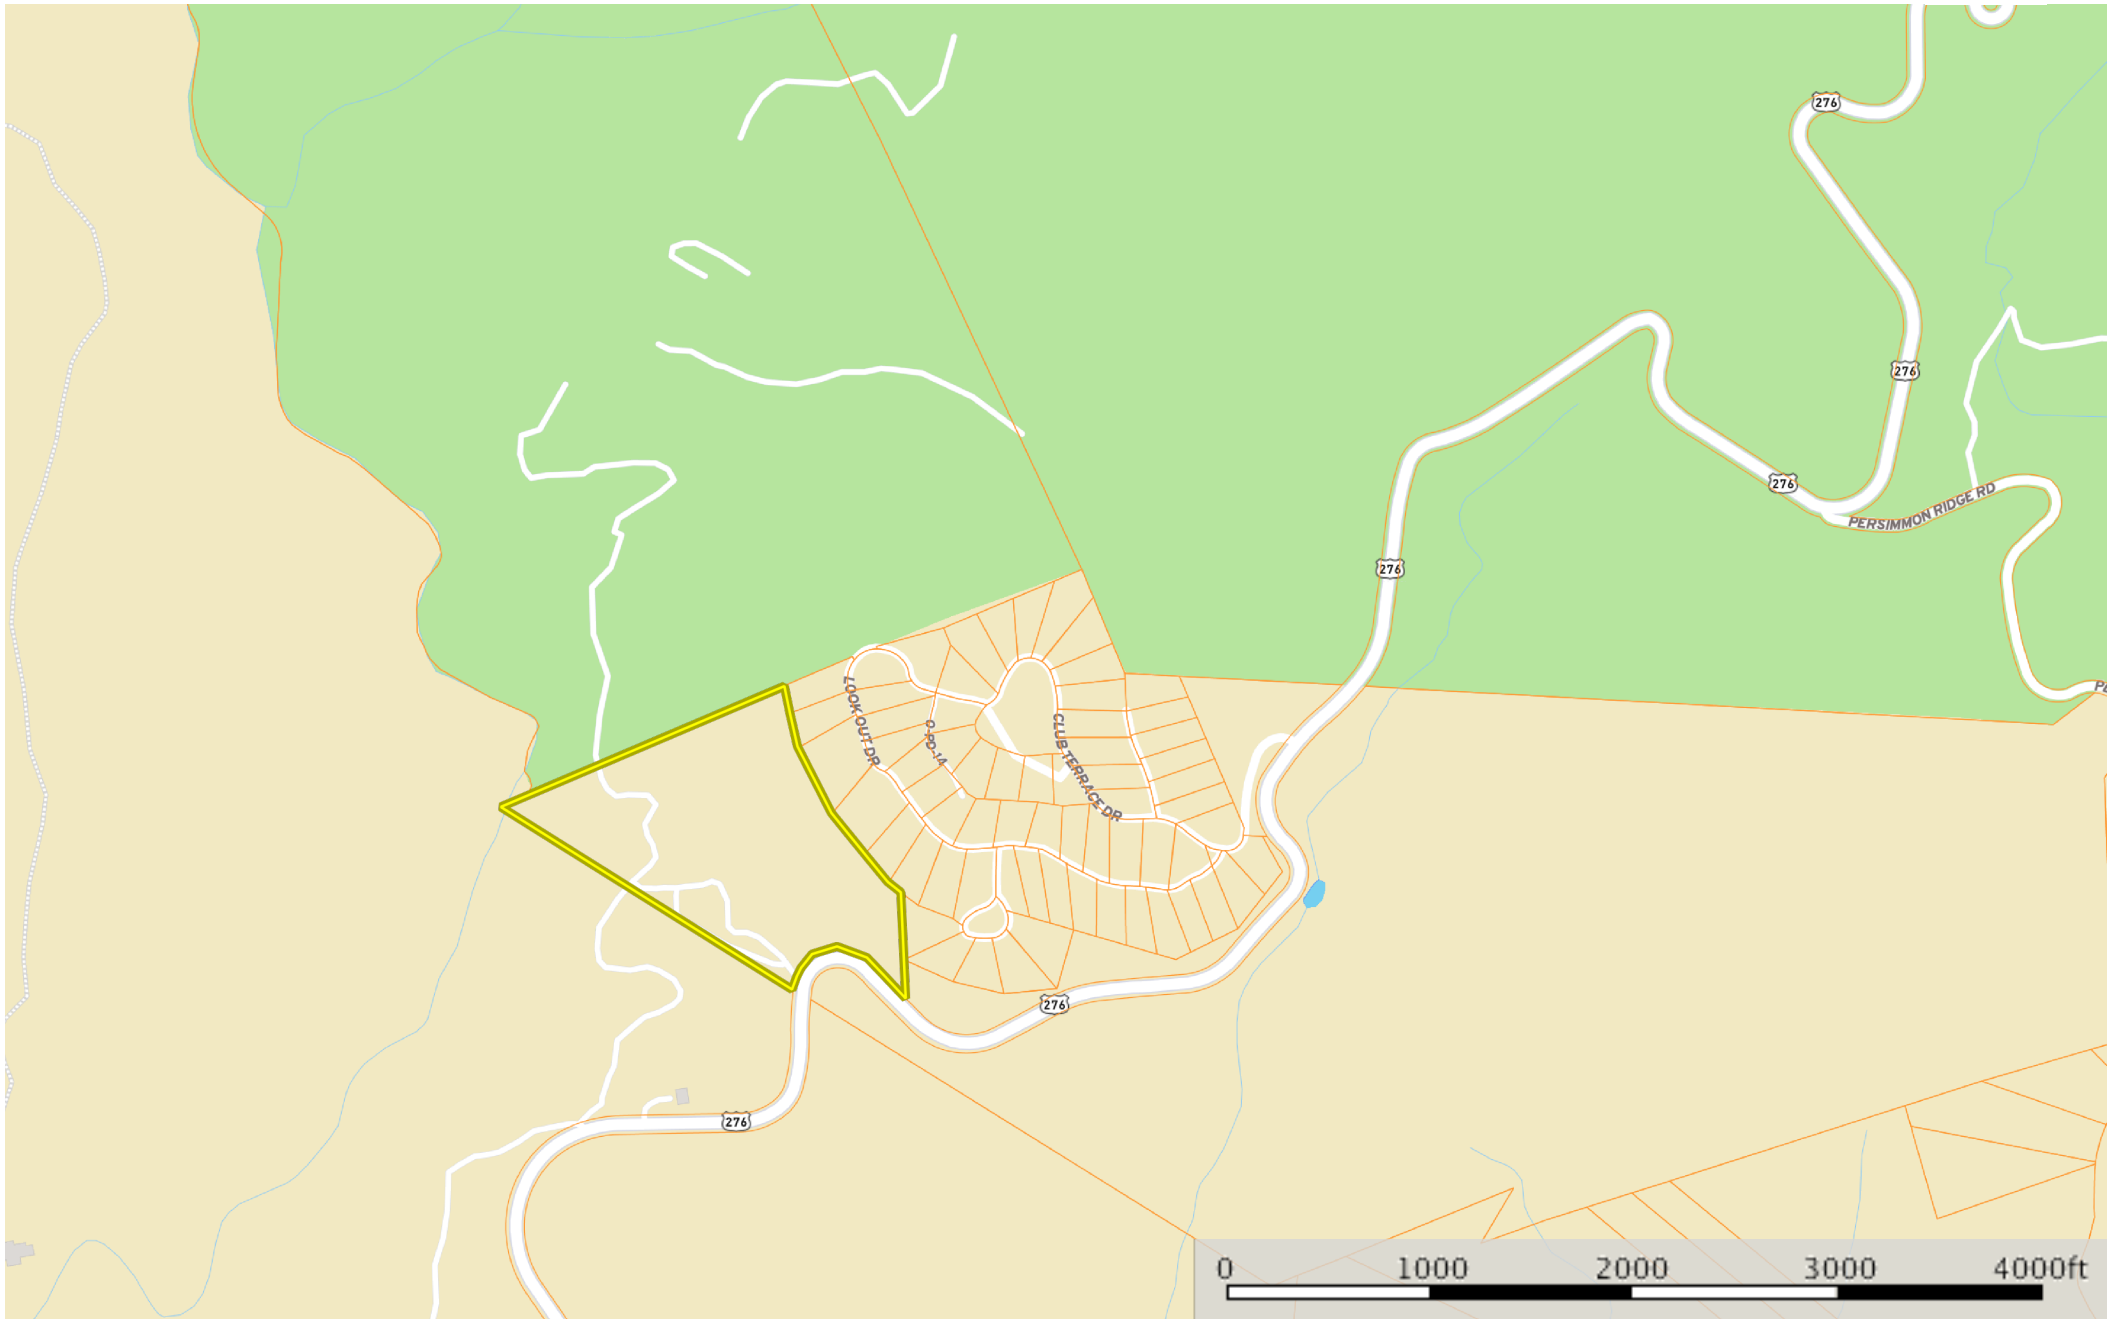

Knutson - Geer Hwy.

Greenville County, South Carolina, 20.04 AC +/-

 Boundary