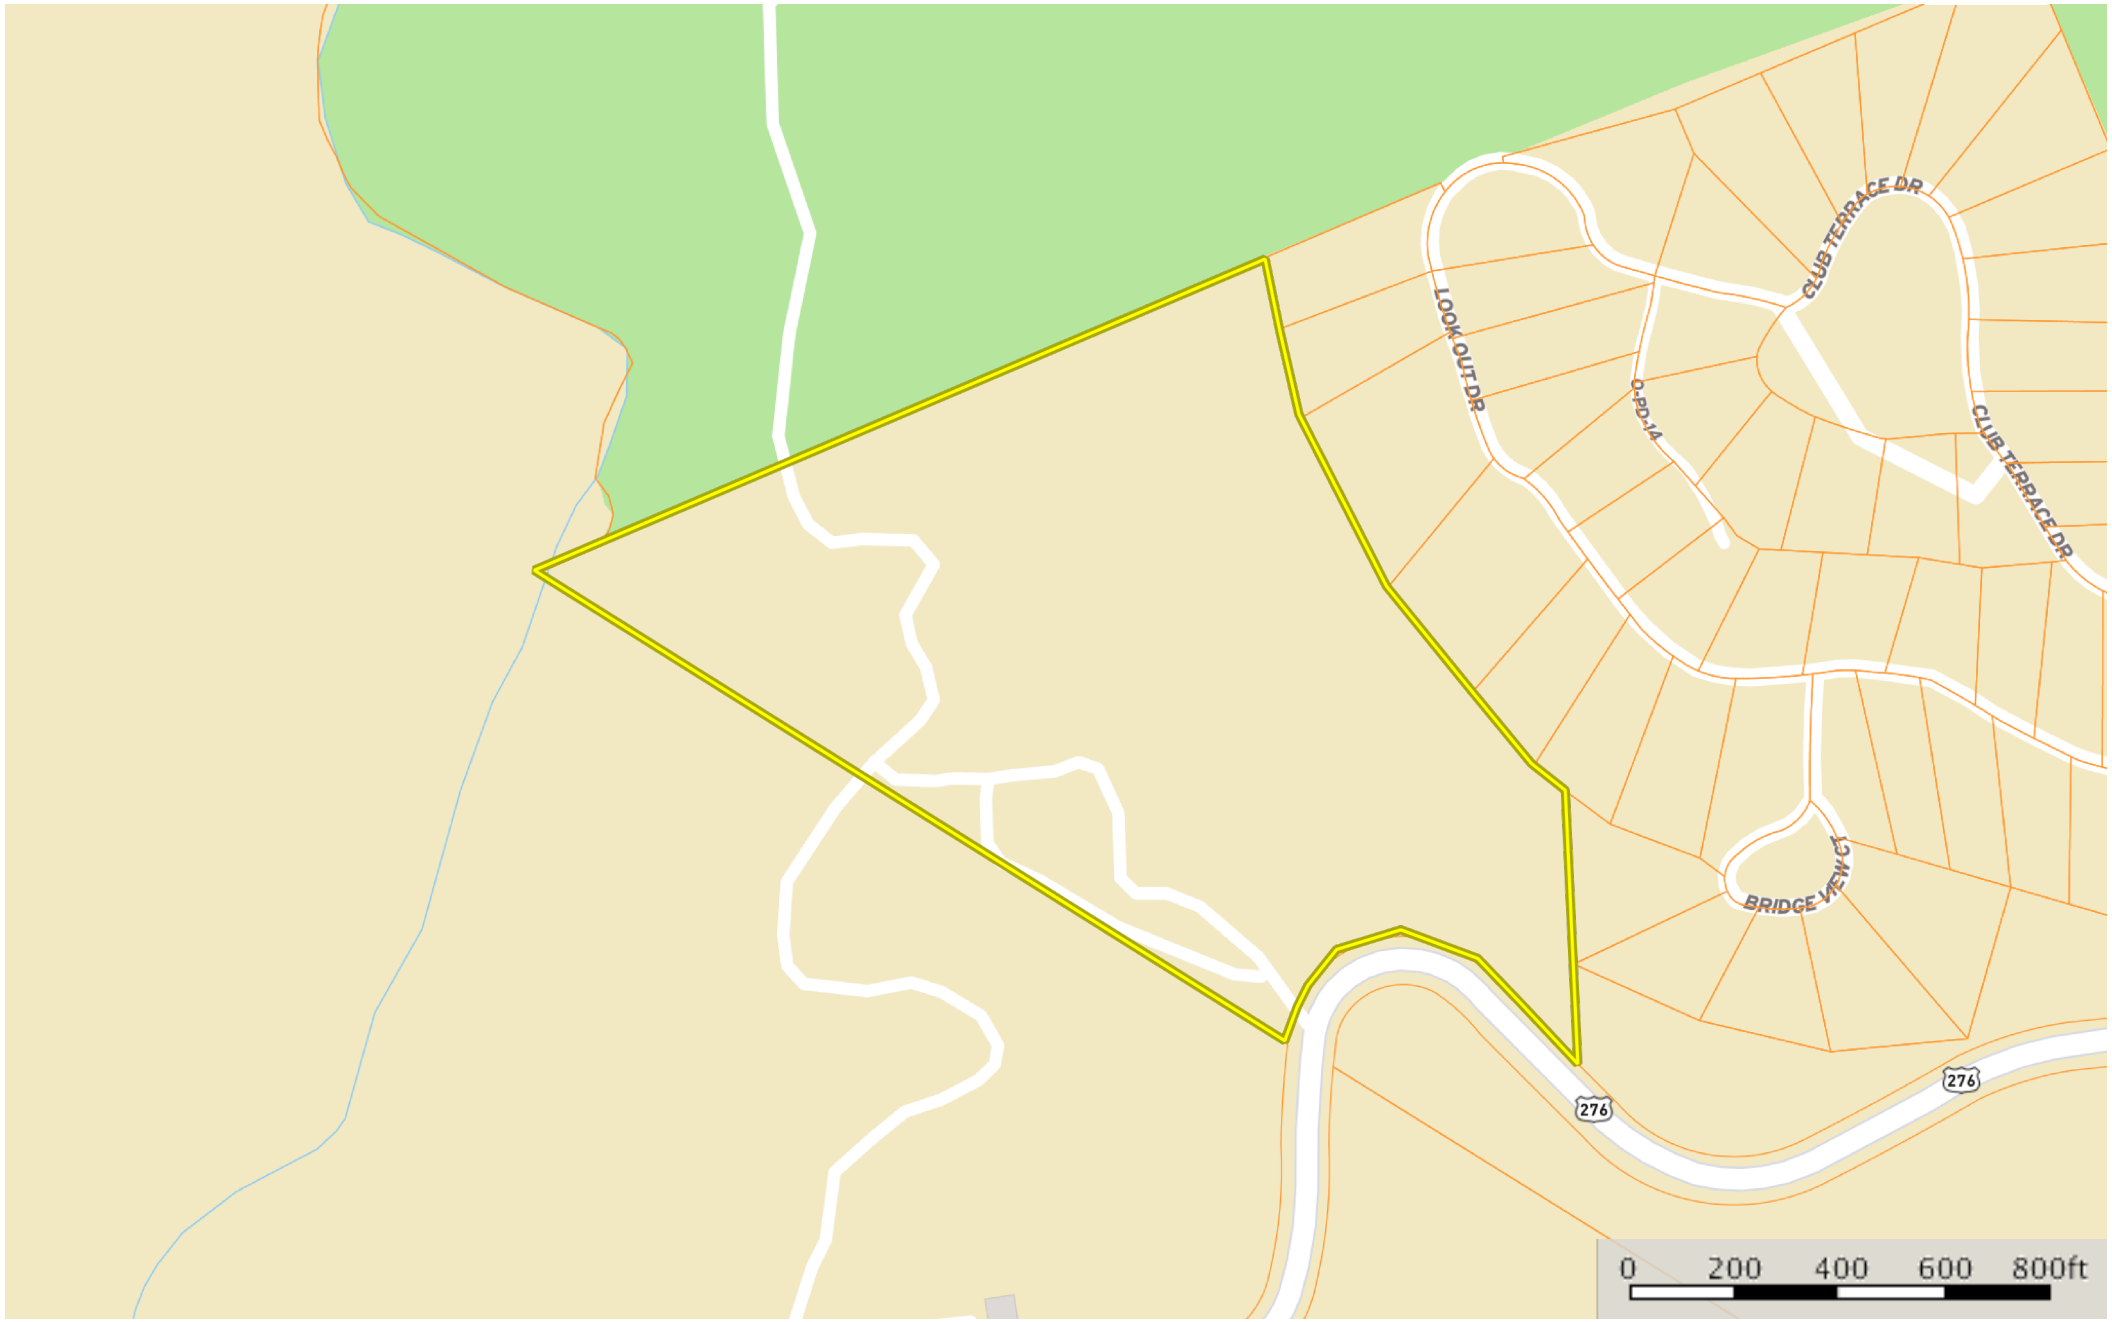

**Knutson - Geer Hwy.**  
Greenville County, South Carolina, 20.04 AC +/-

 Boundary