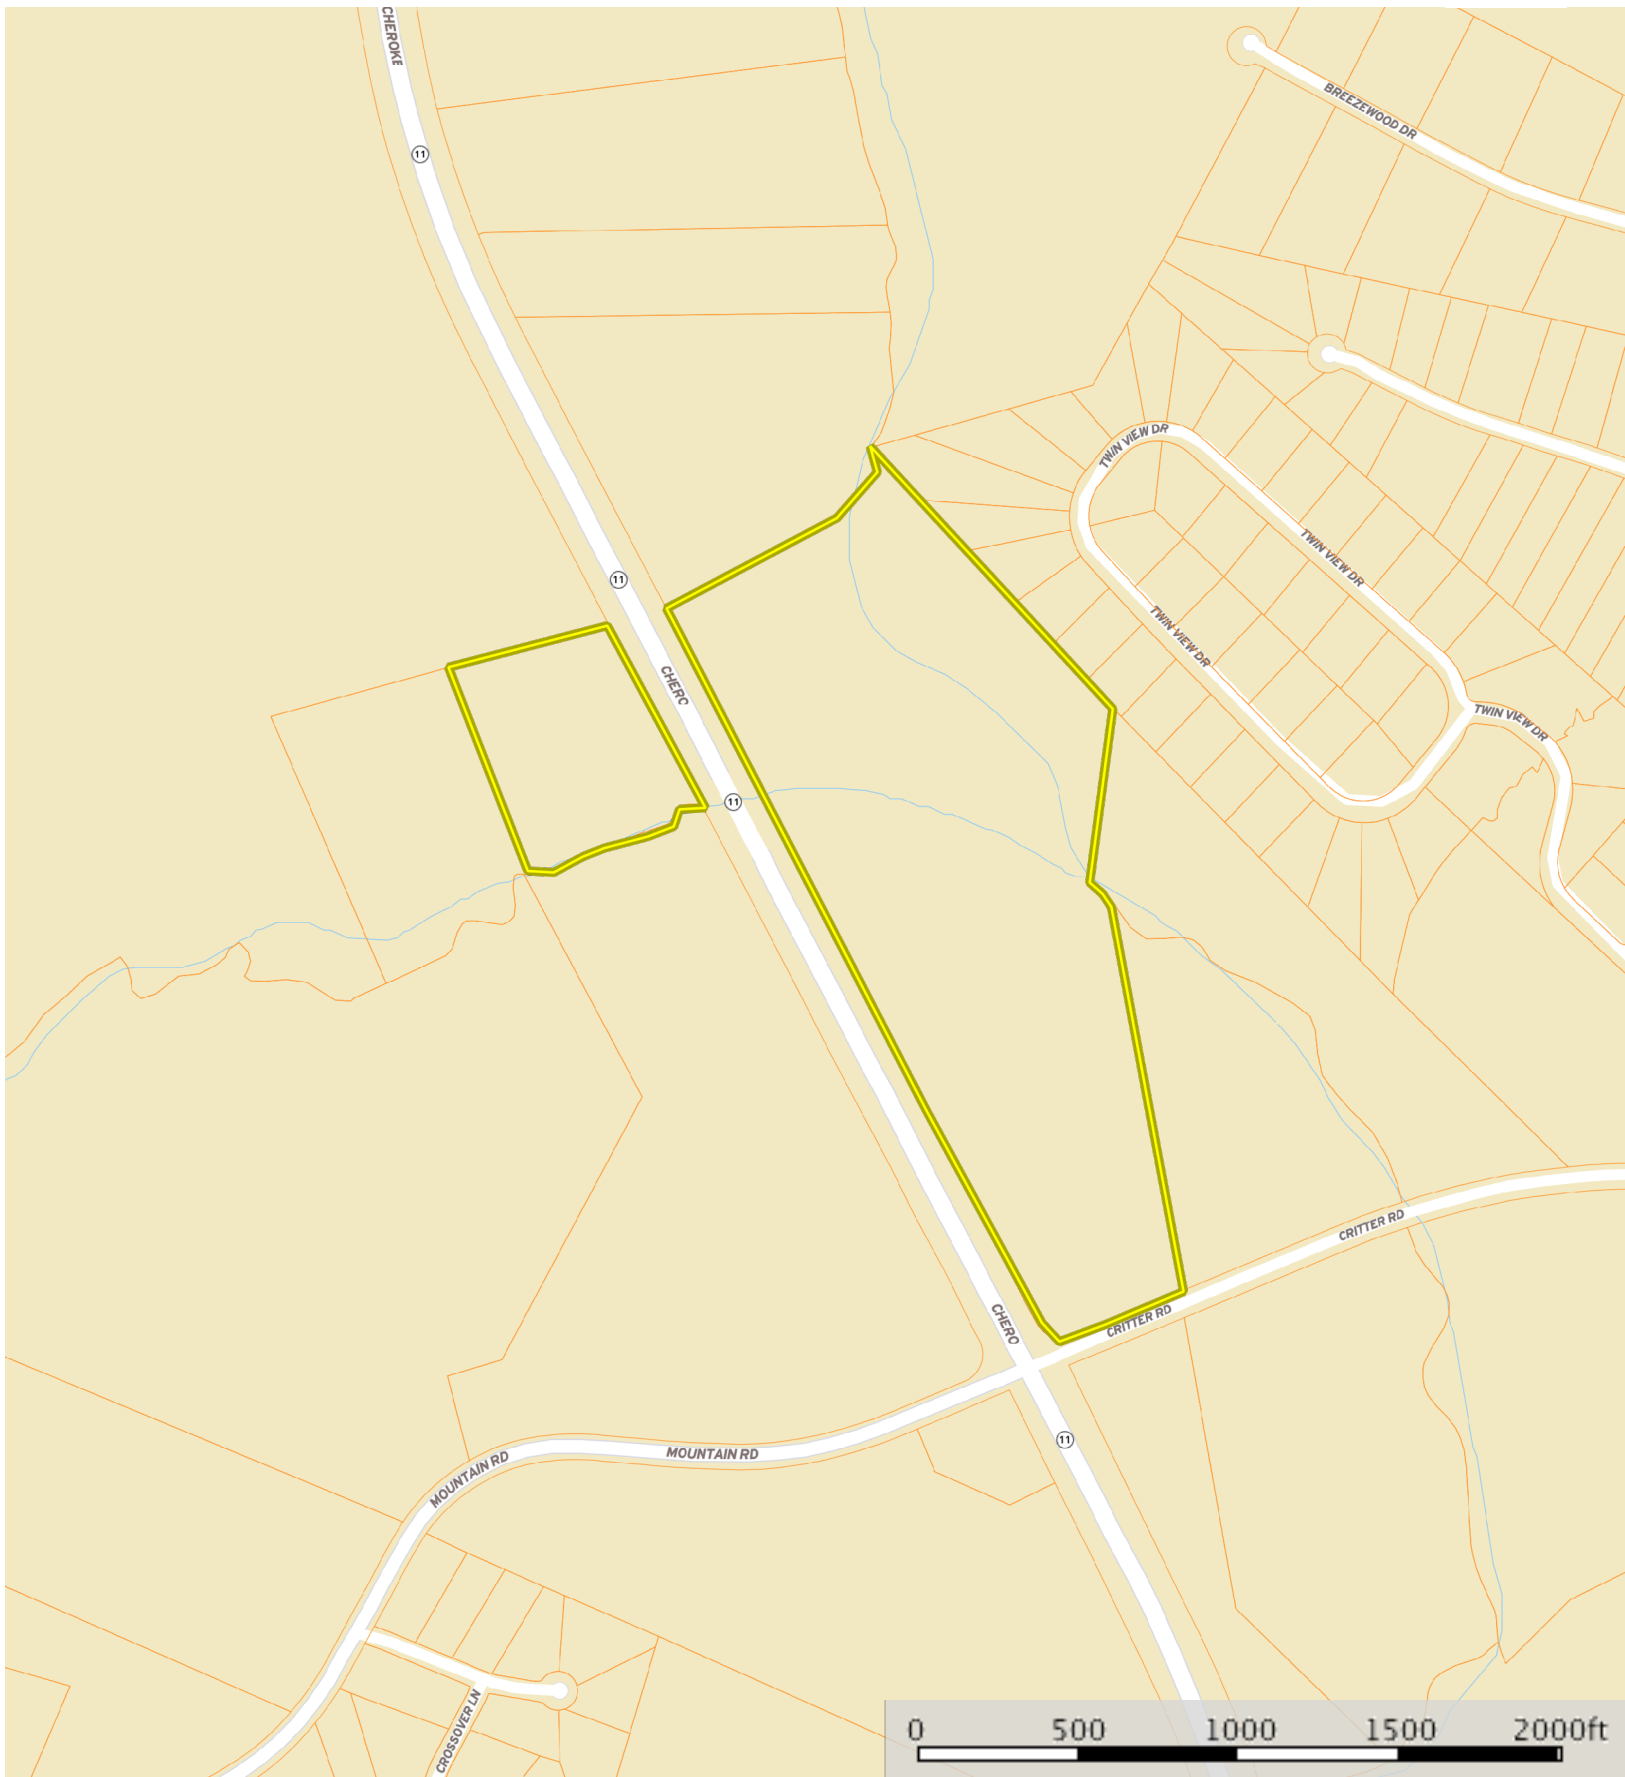

Blazer - Hwy. 11

Oconee County, South Carolina, 47.5 AC +/-

 Boundary  Boundary