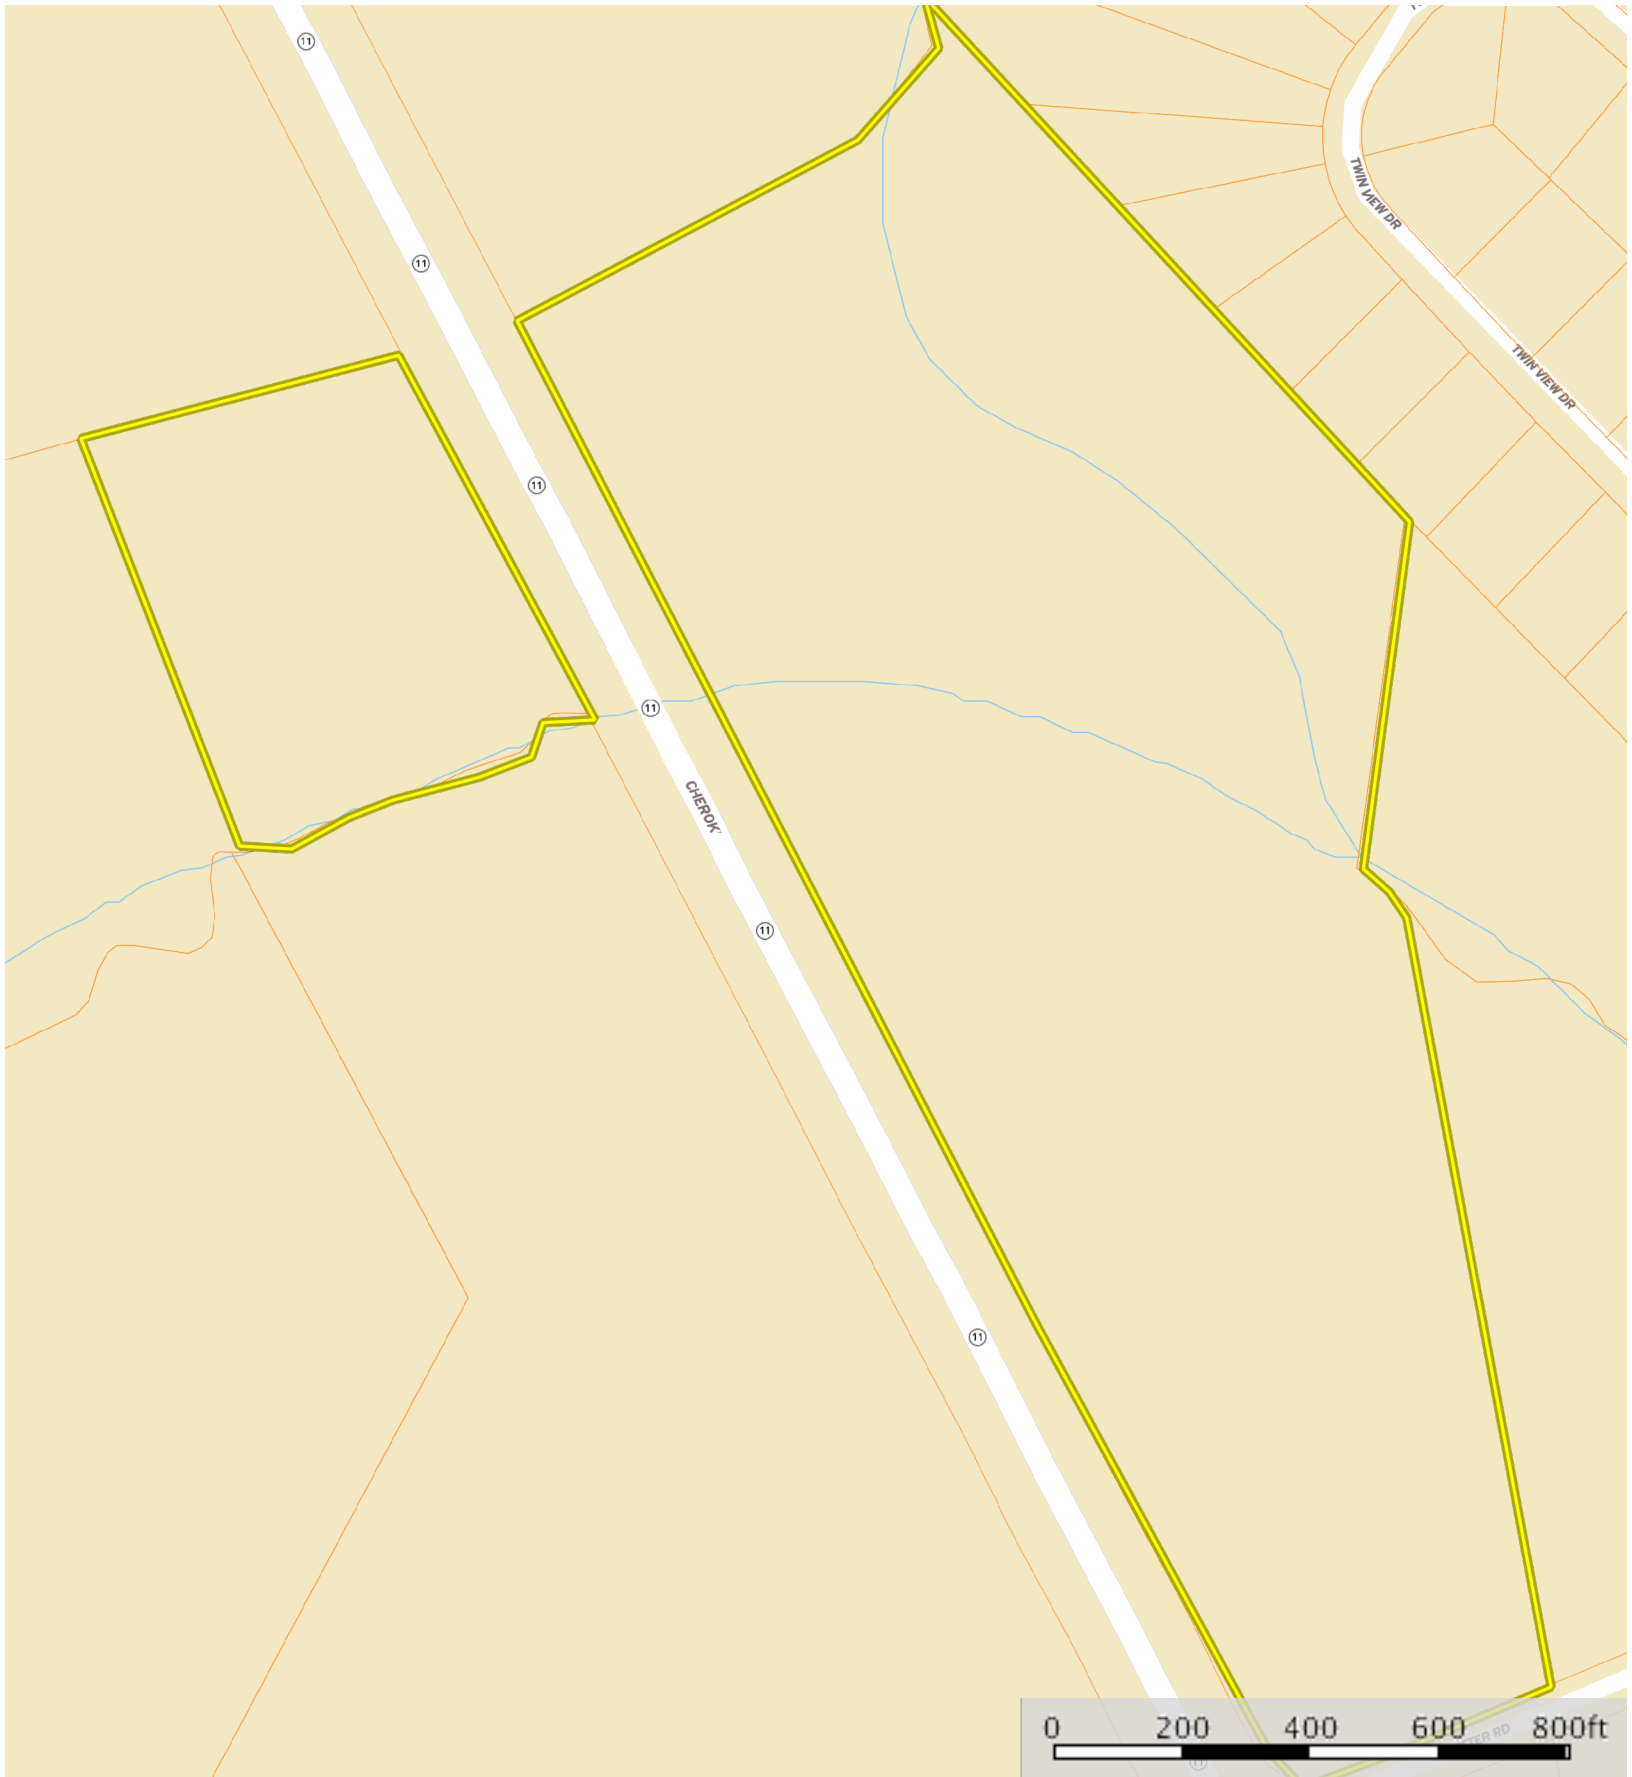

Blazer - Hwy. 11

Oconee County, South Carolina, 47.5 AC +/-

 Boundary  Boundary