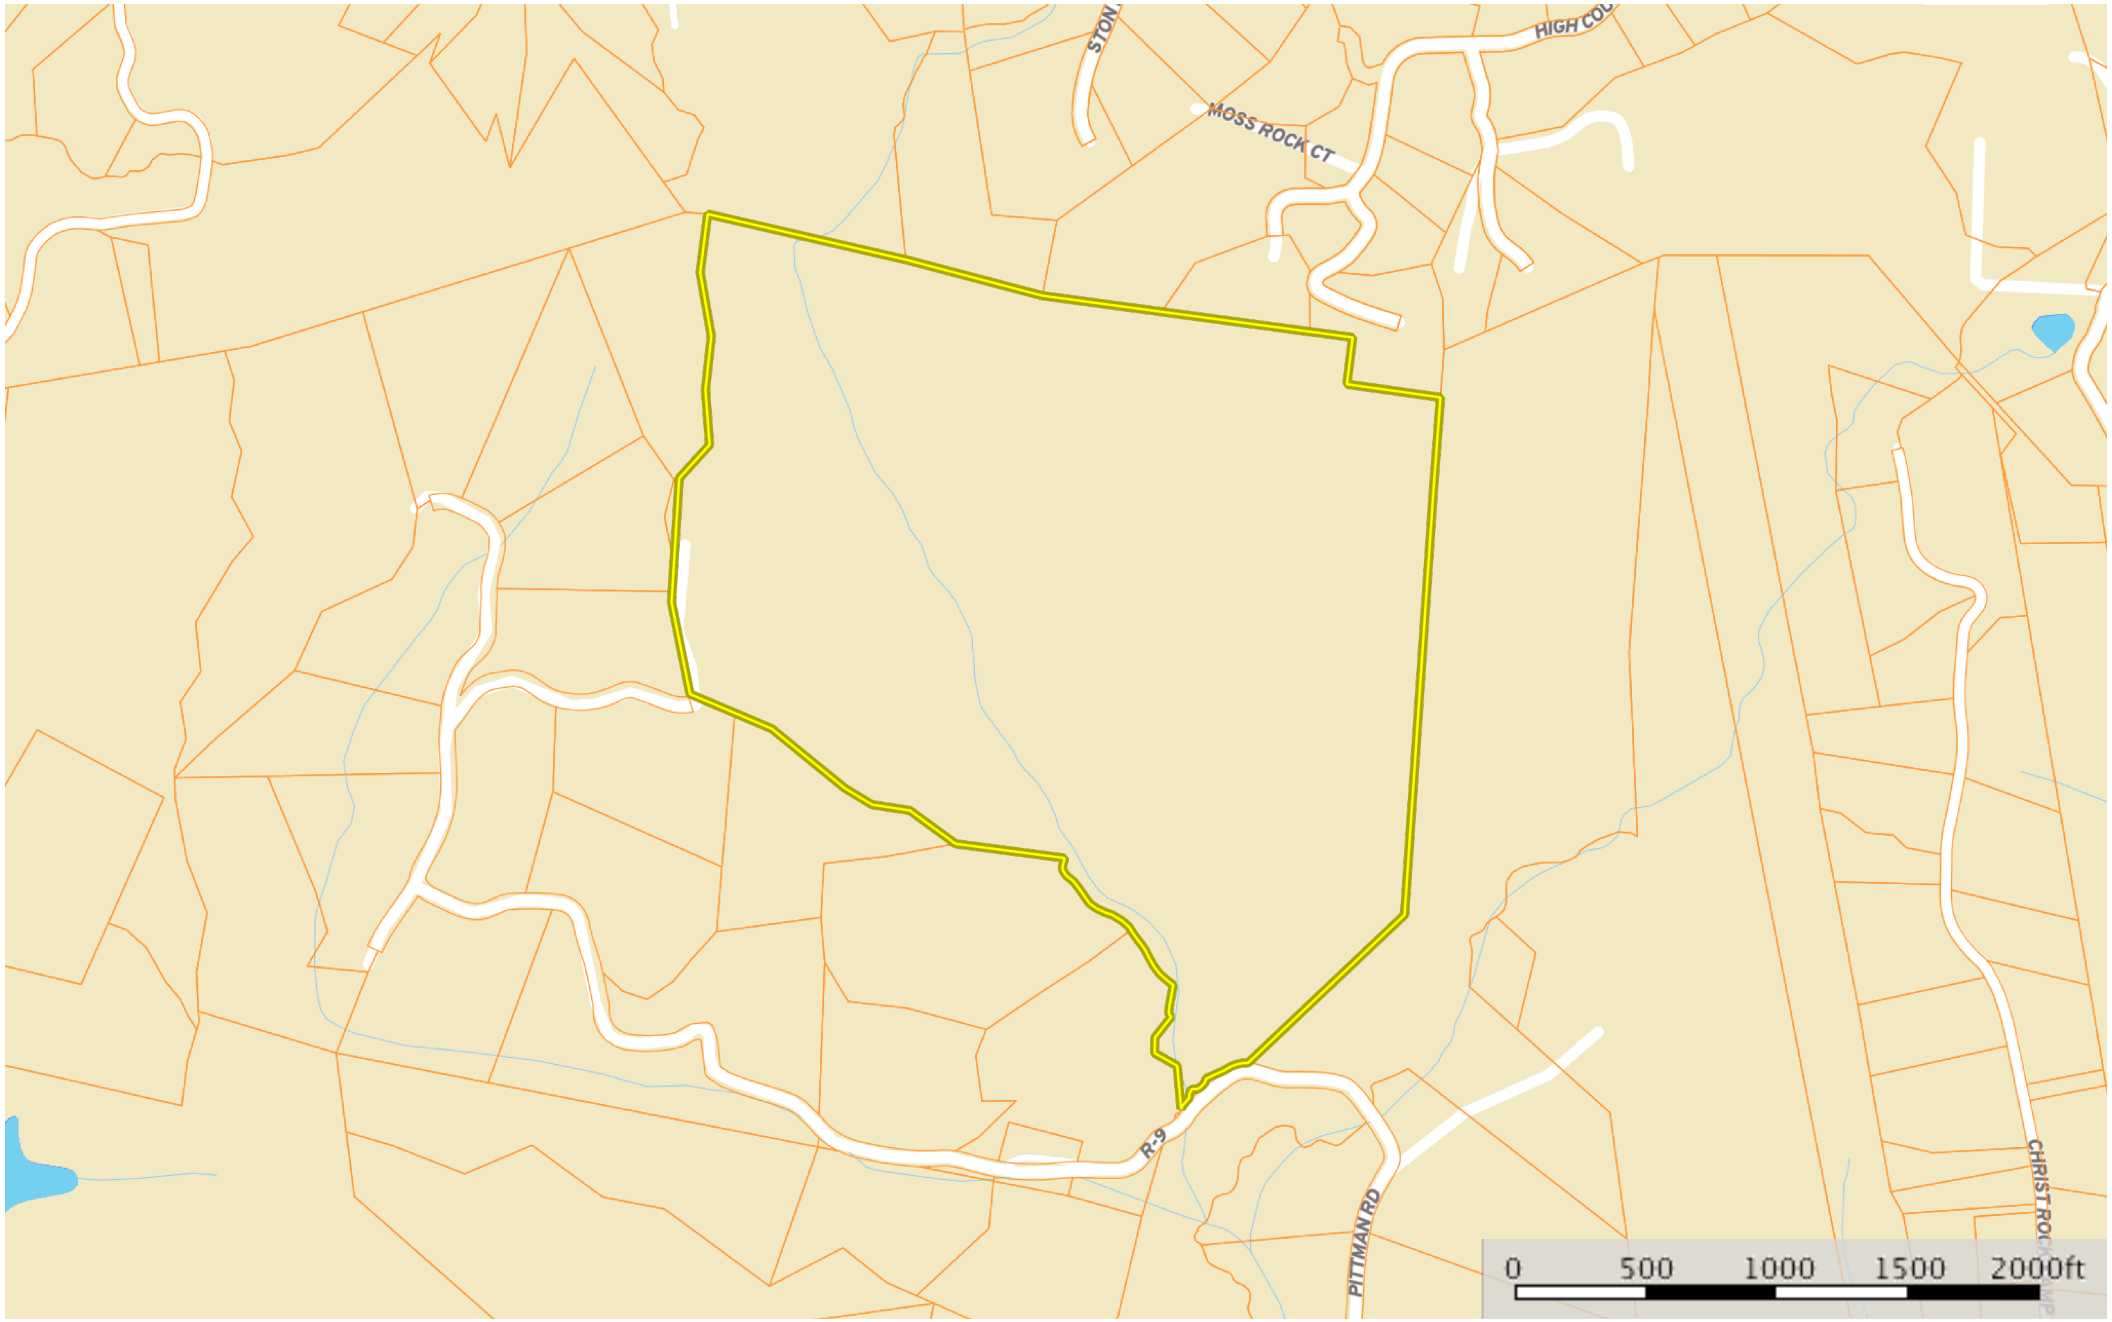

# Ness - Pittman Road

Greenville County, South Carolina, 94.41 AC +/-

 Boundary