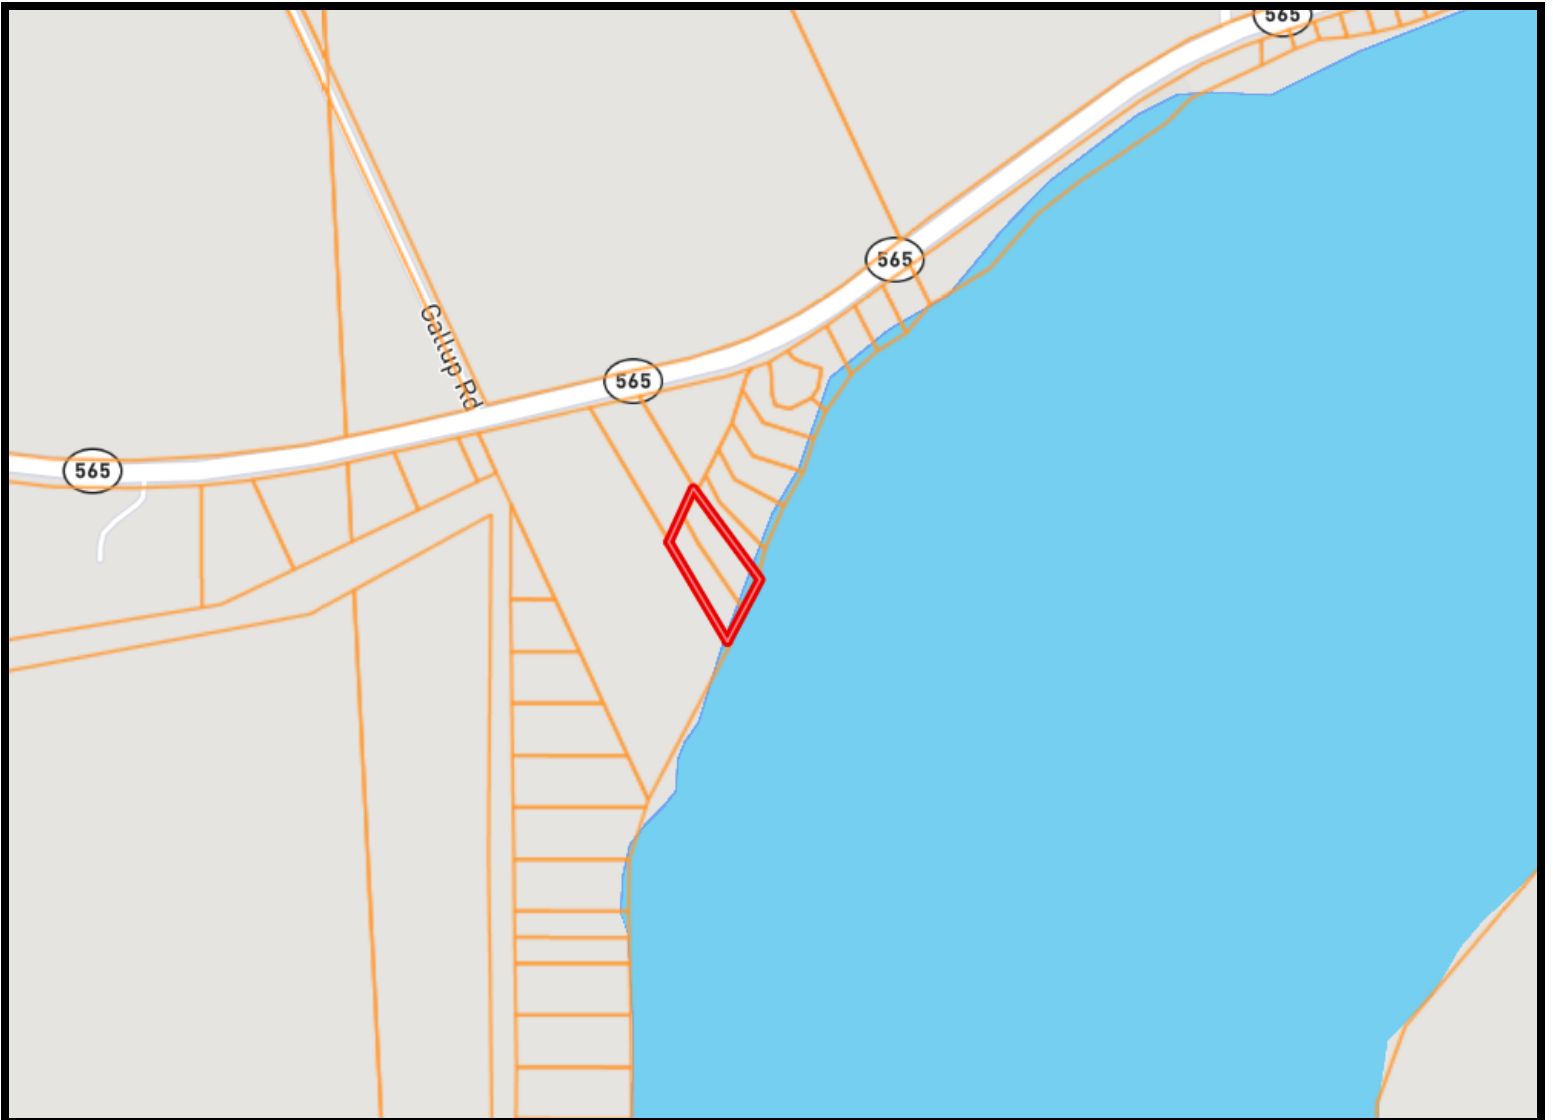

Ownership Map

PRESTON SMITH, MANAGING BROKER
Preston@TomSmithLand.com
601.990.5070 office | 601.209.7150 cell
128 W. Monticello St. | Brookhaven, MS 39601

TomSmithLandandHomes.com

Information is believed to be accurate but not guaranteed.