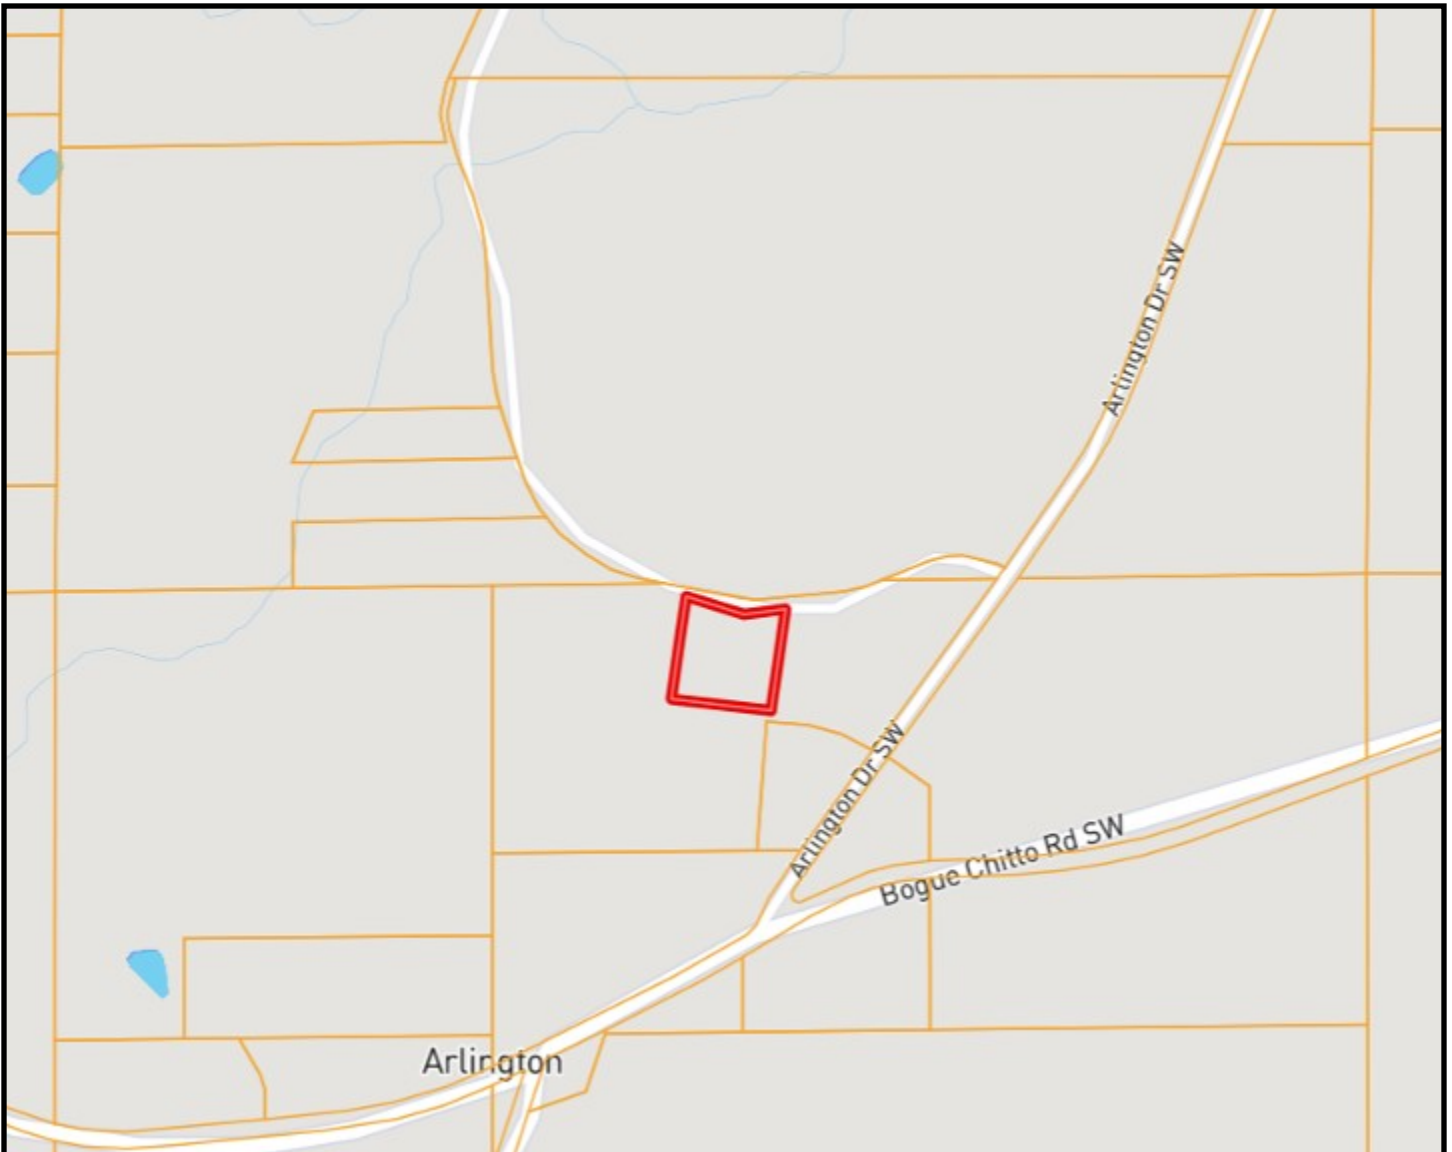

Ownership Map