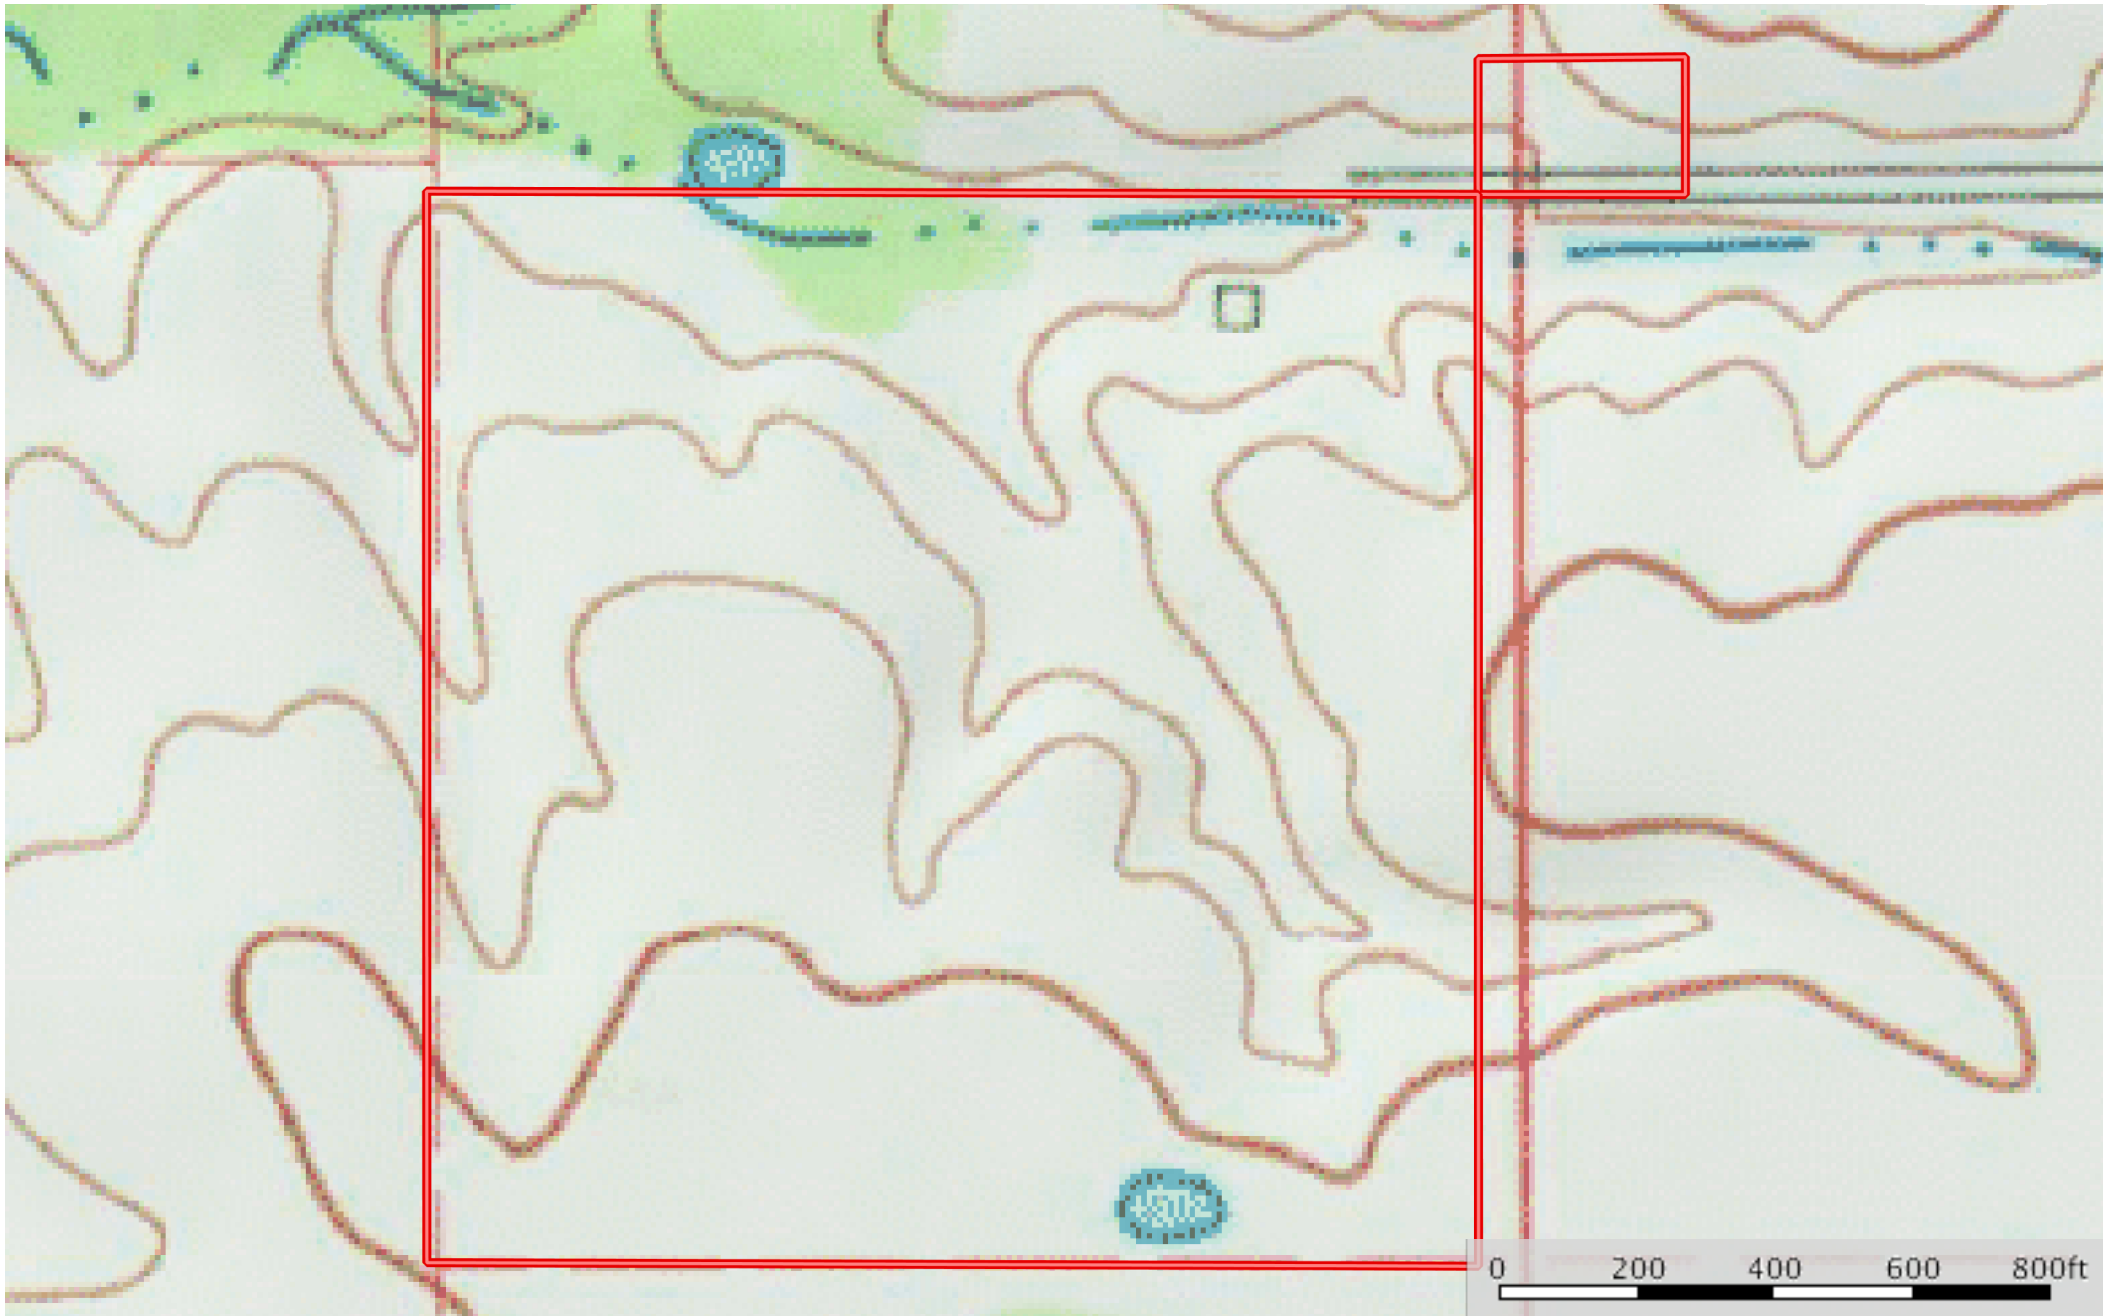

Willie Roberts 42 acres Guidry
Mississippi, 41 AC +/-

 Boundary