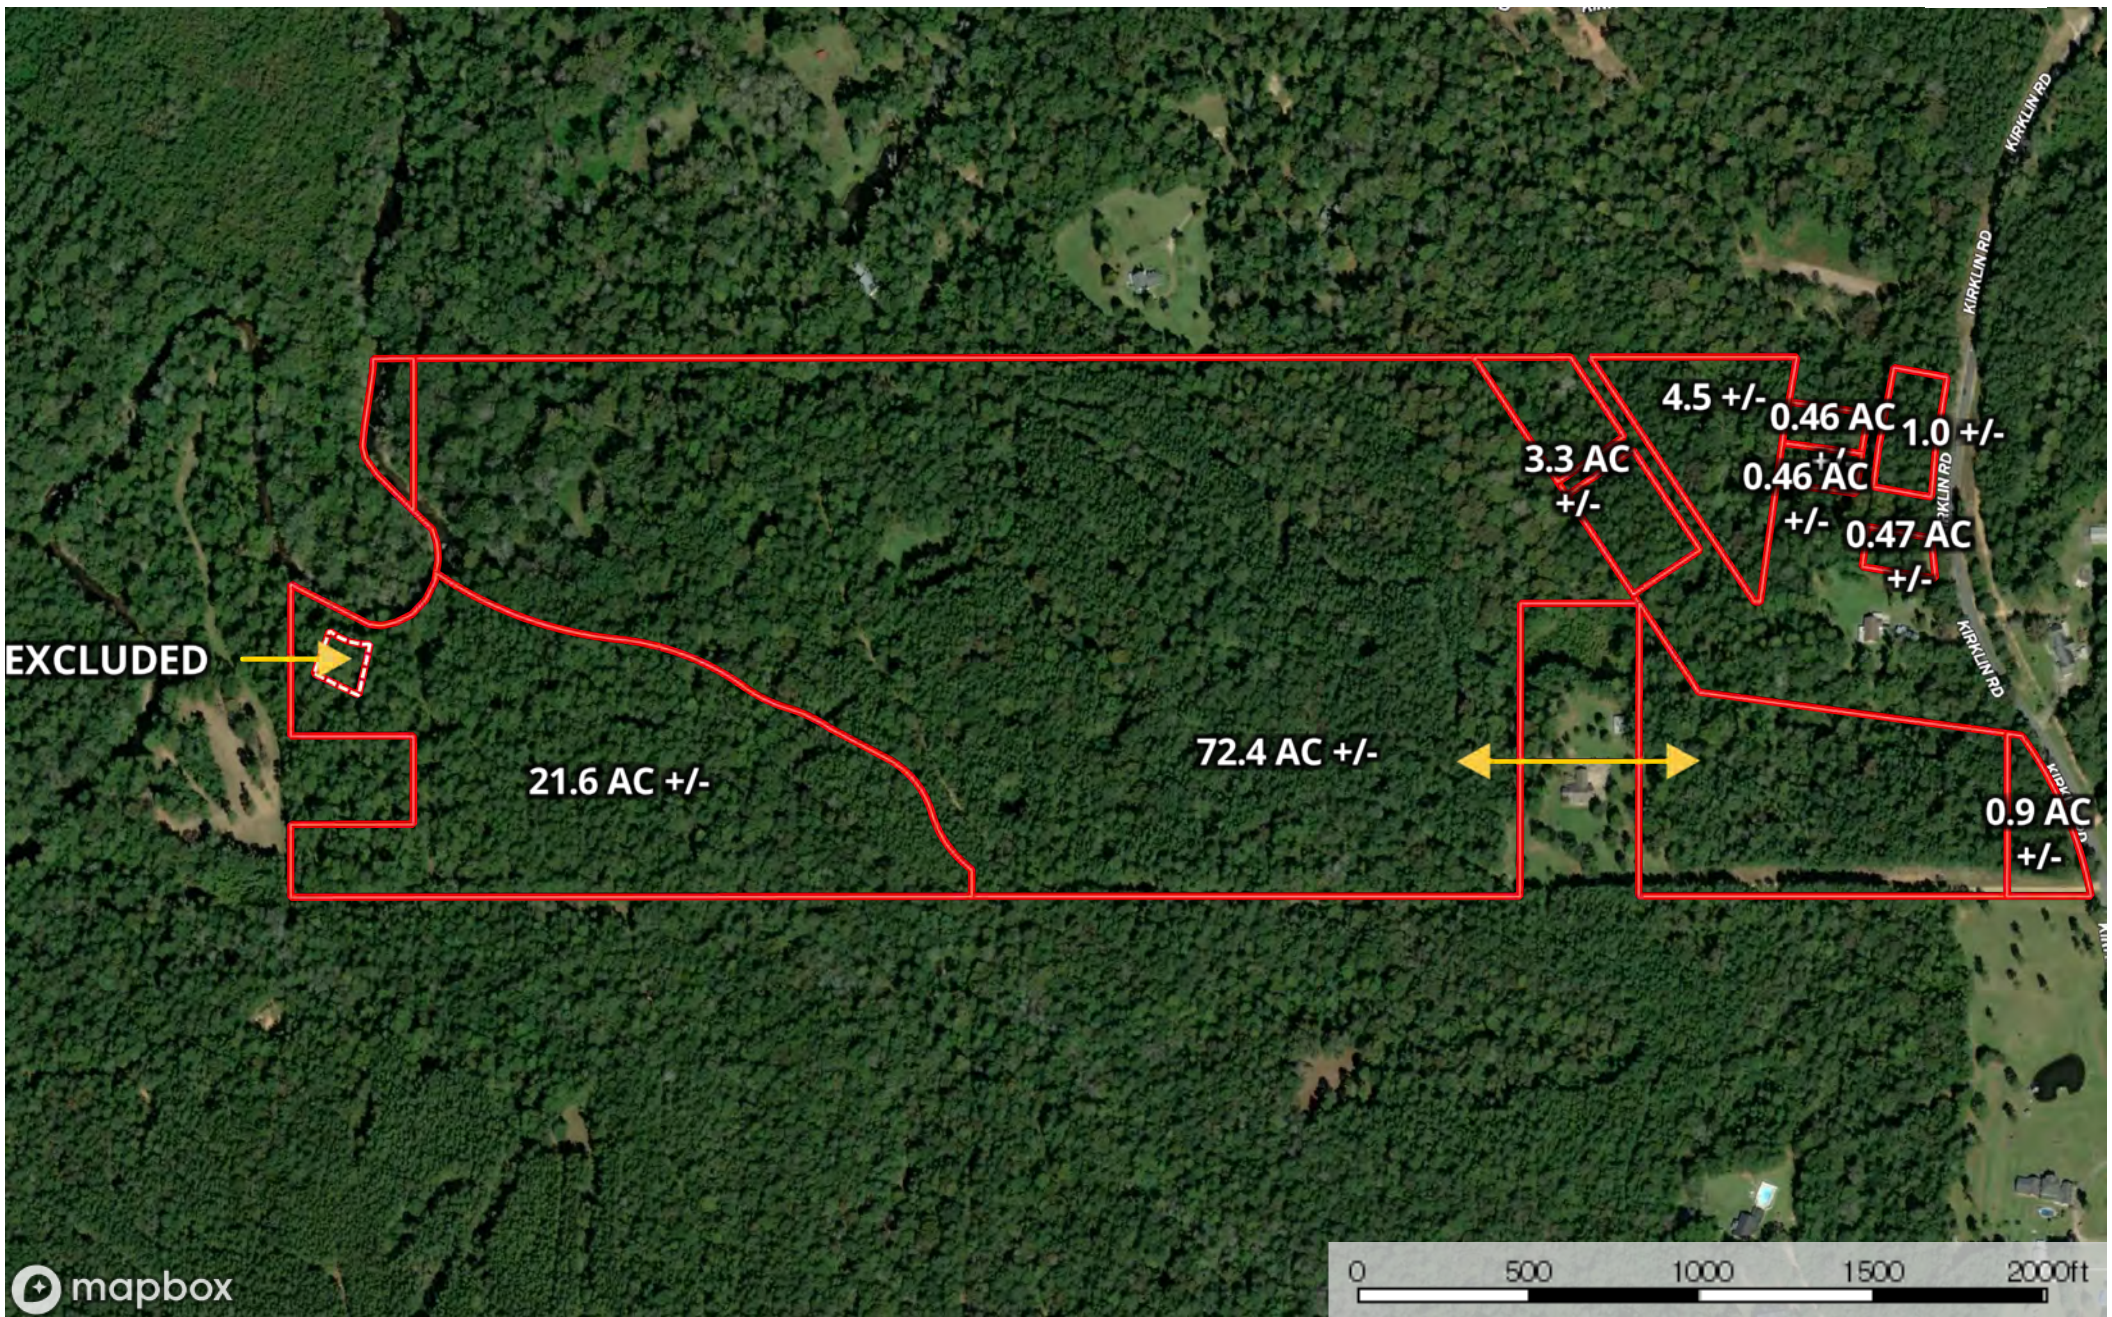

Kirclin Rd / Magee's Creek

Mississippi, 105 AC +/-

- Direction
- ↔ Distance
- Boundary
- Boundary