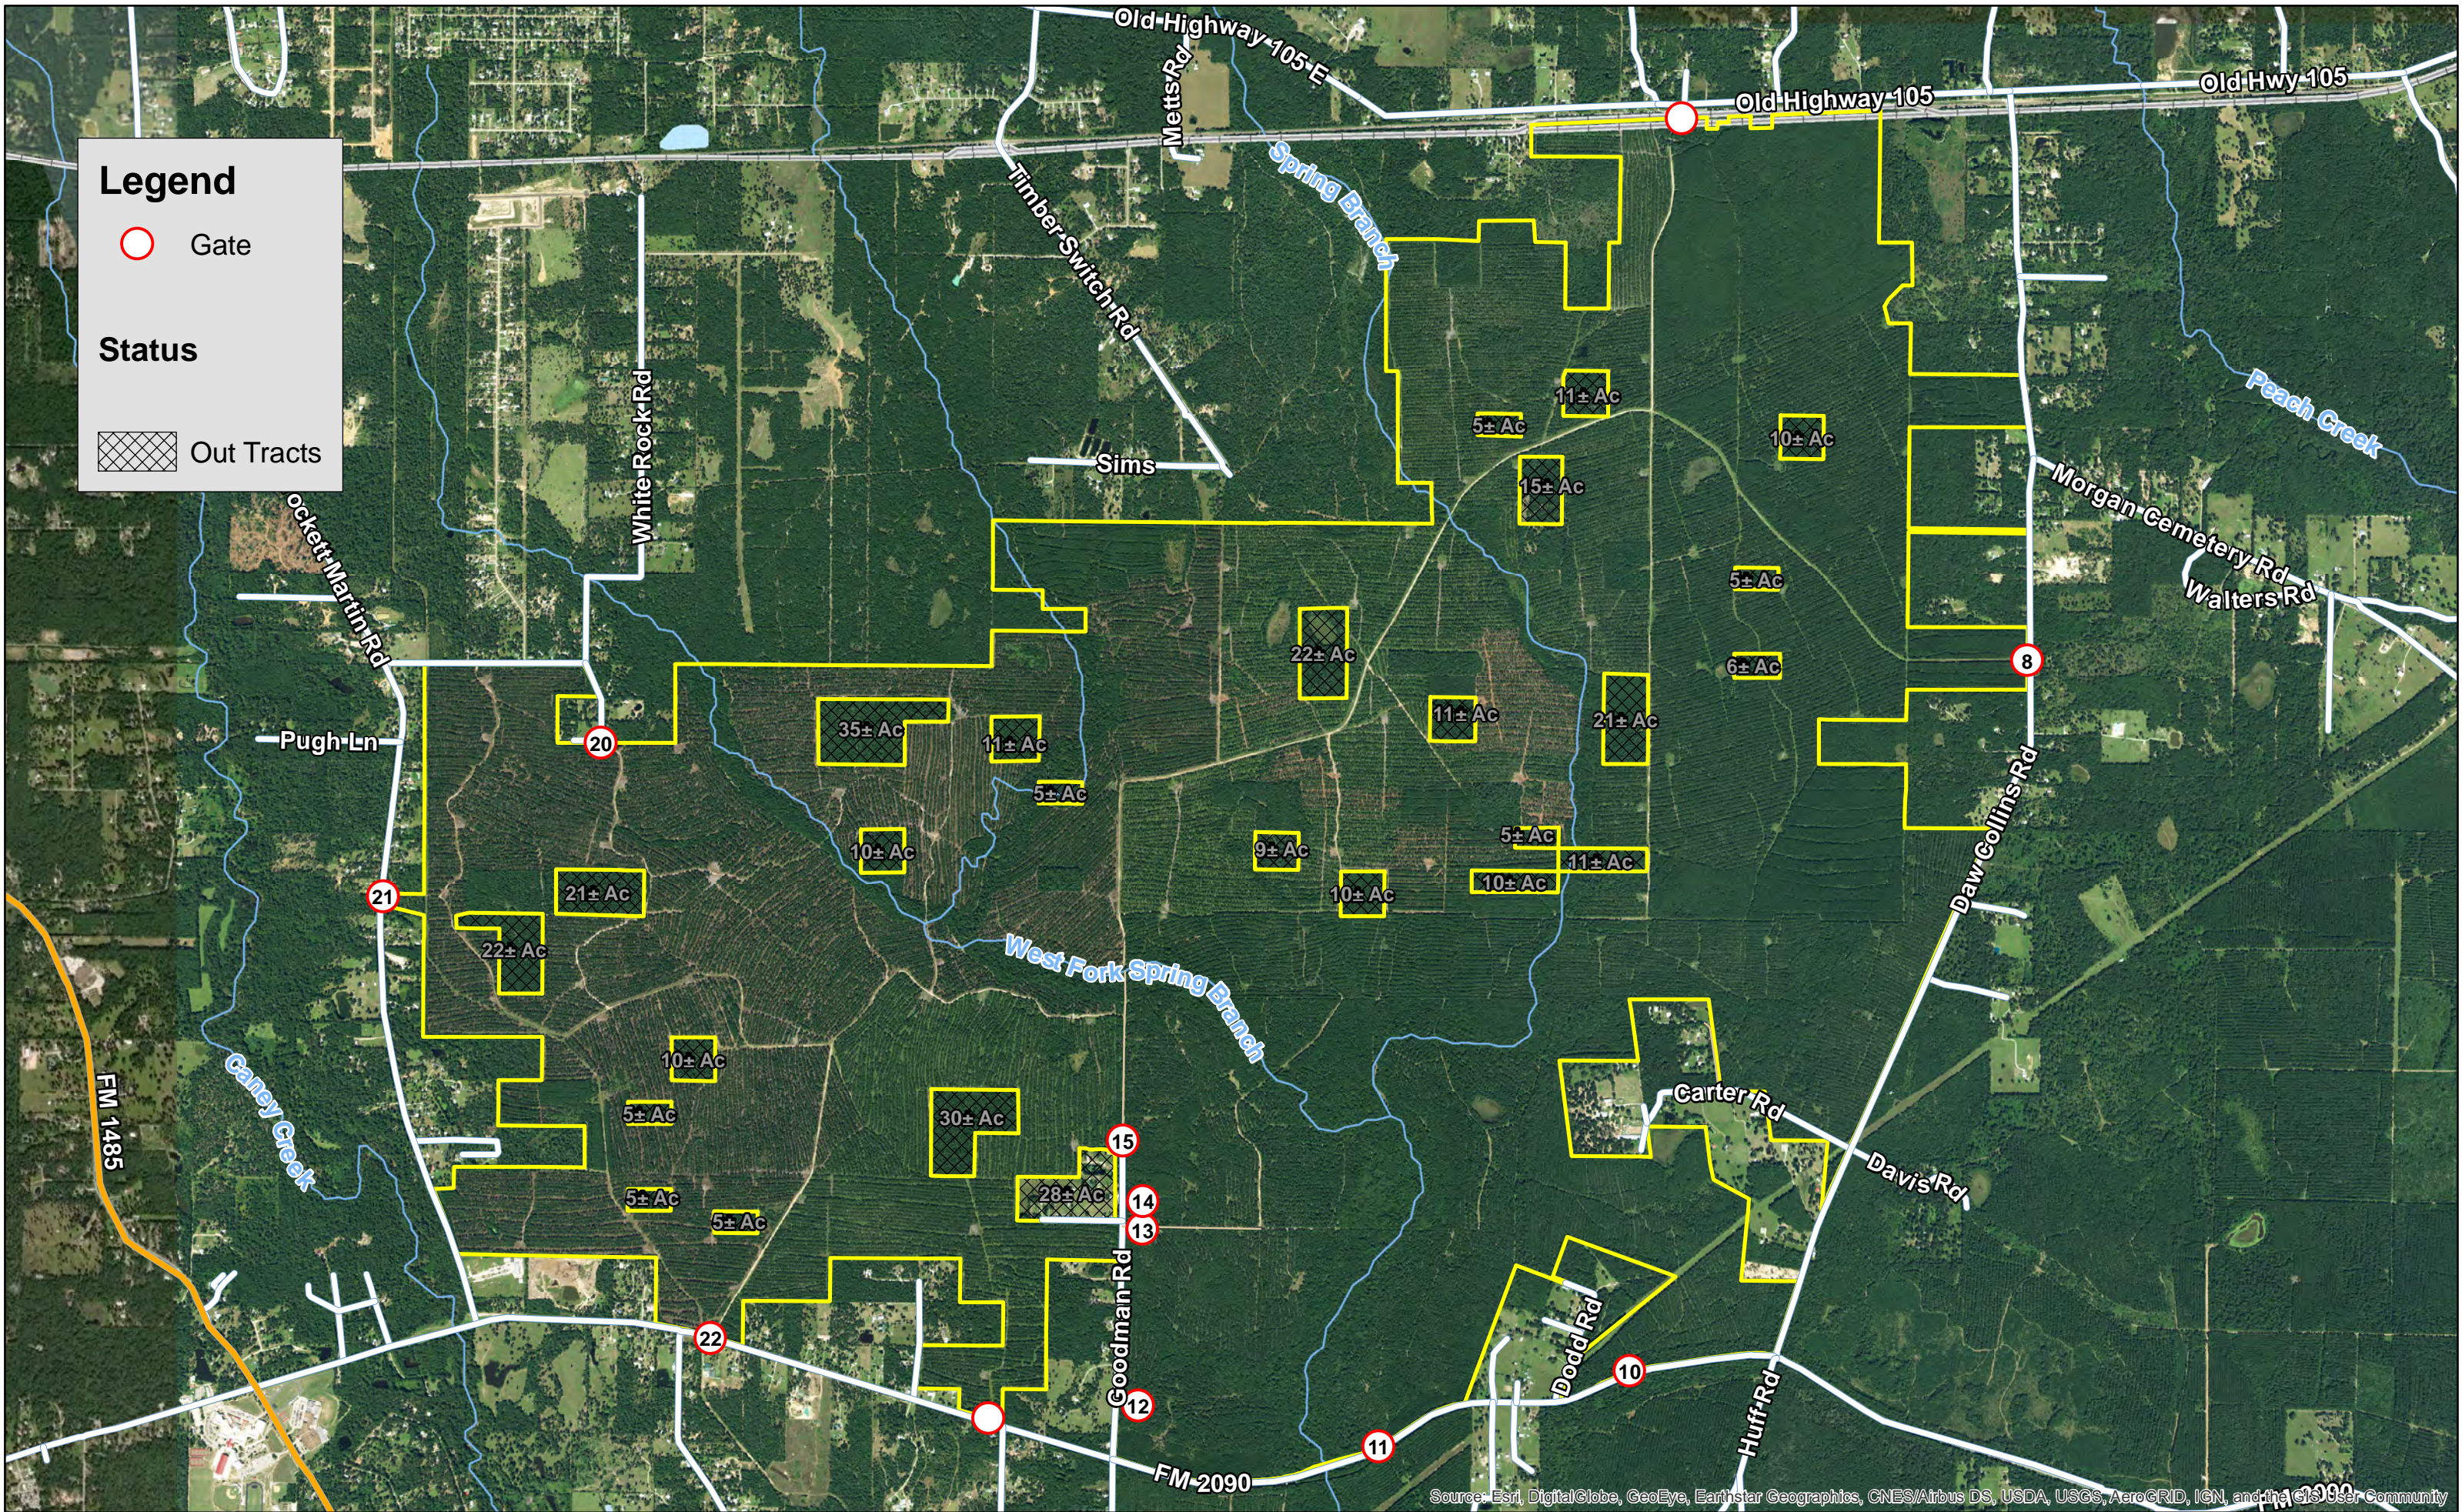

**Legend**

- Gate
- Status
- Out Tracts

Source: Esri, DigitalGlobe, GeoEye, Earthstar Geographics, CNES/Airbus DS, USDA, USGS, AeroGRID, IGN, and the GIS User Community

6,277 Ac | Conroe/Splendora, Montgomery Co., TX

For illustration purposes only. (Baptist 5102-5105)