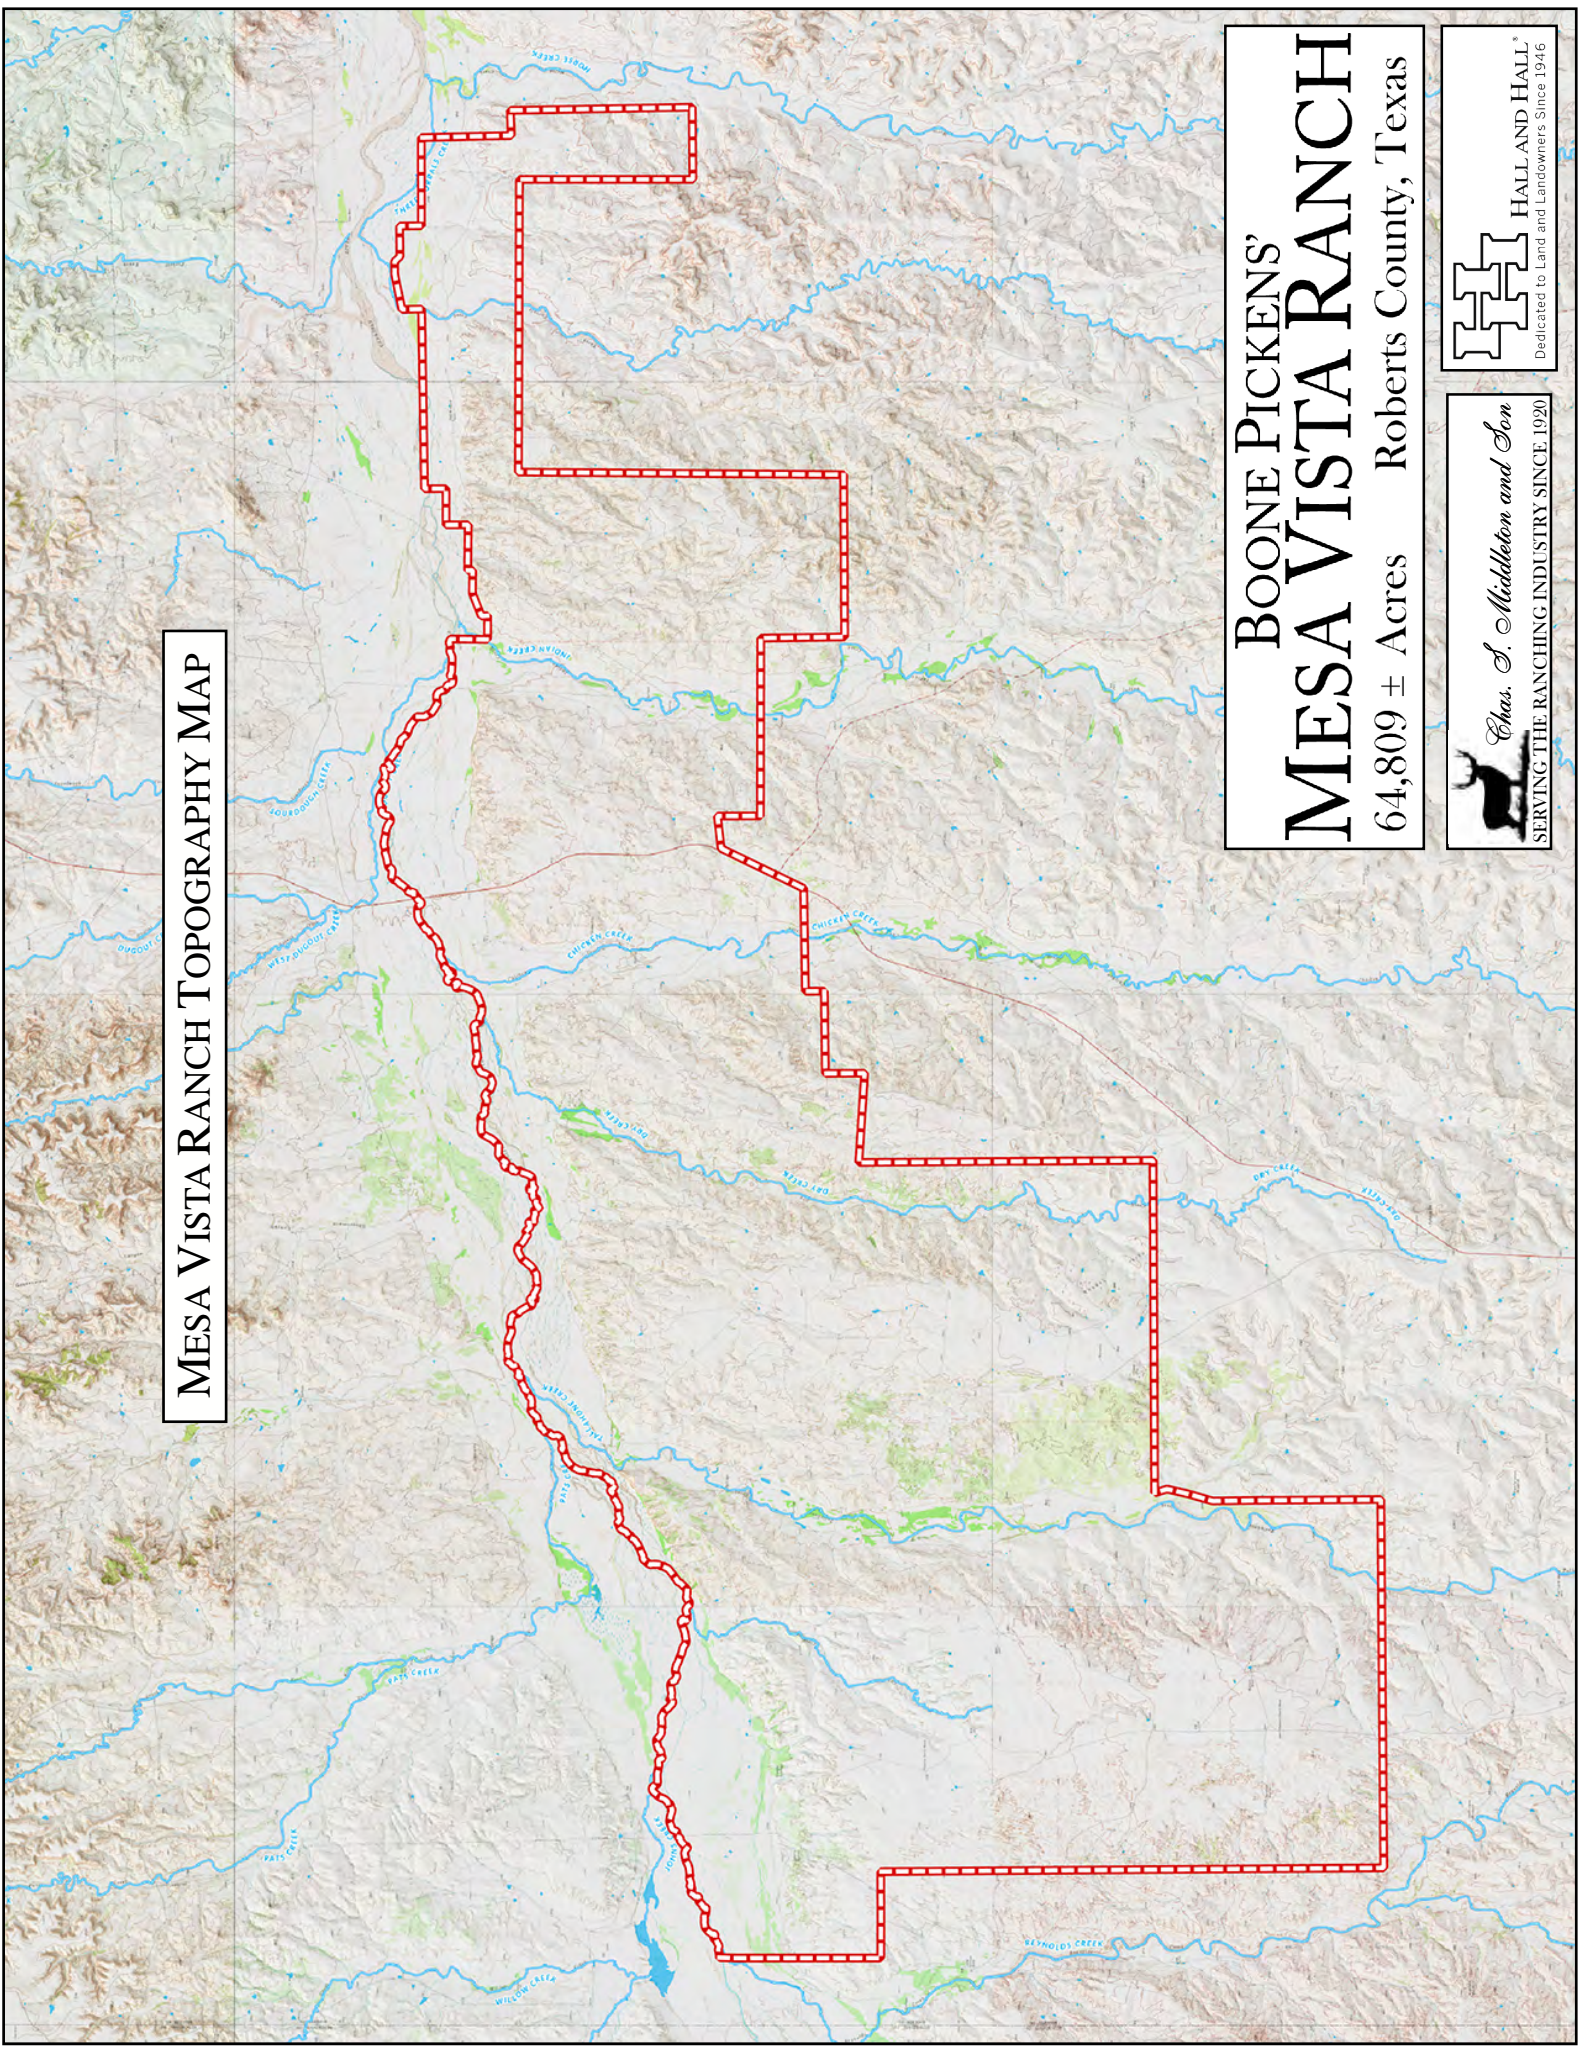

MESA VISTA RANCH TOPOGRAPHY MAP

BOONE PICKENS'  
**MESA VISTA RANCH**  
64,809 ± Acres     Roberts County, Texas