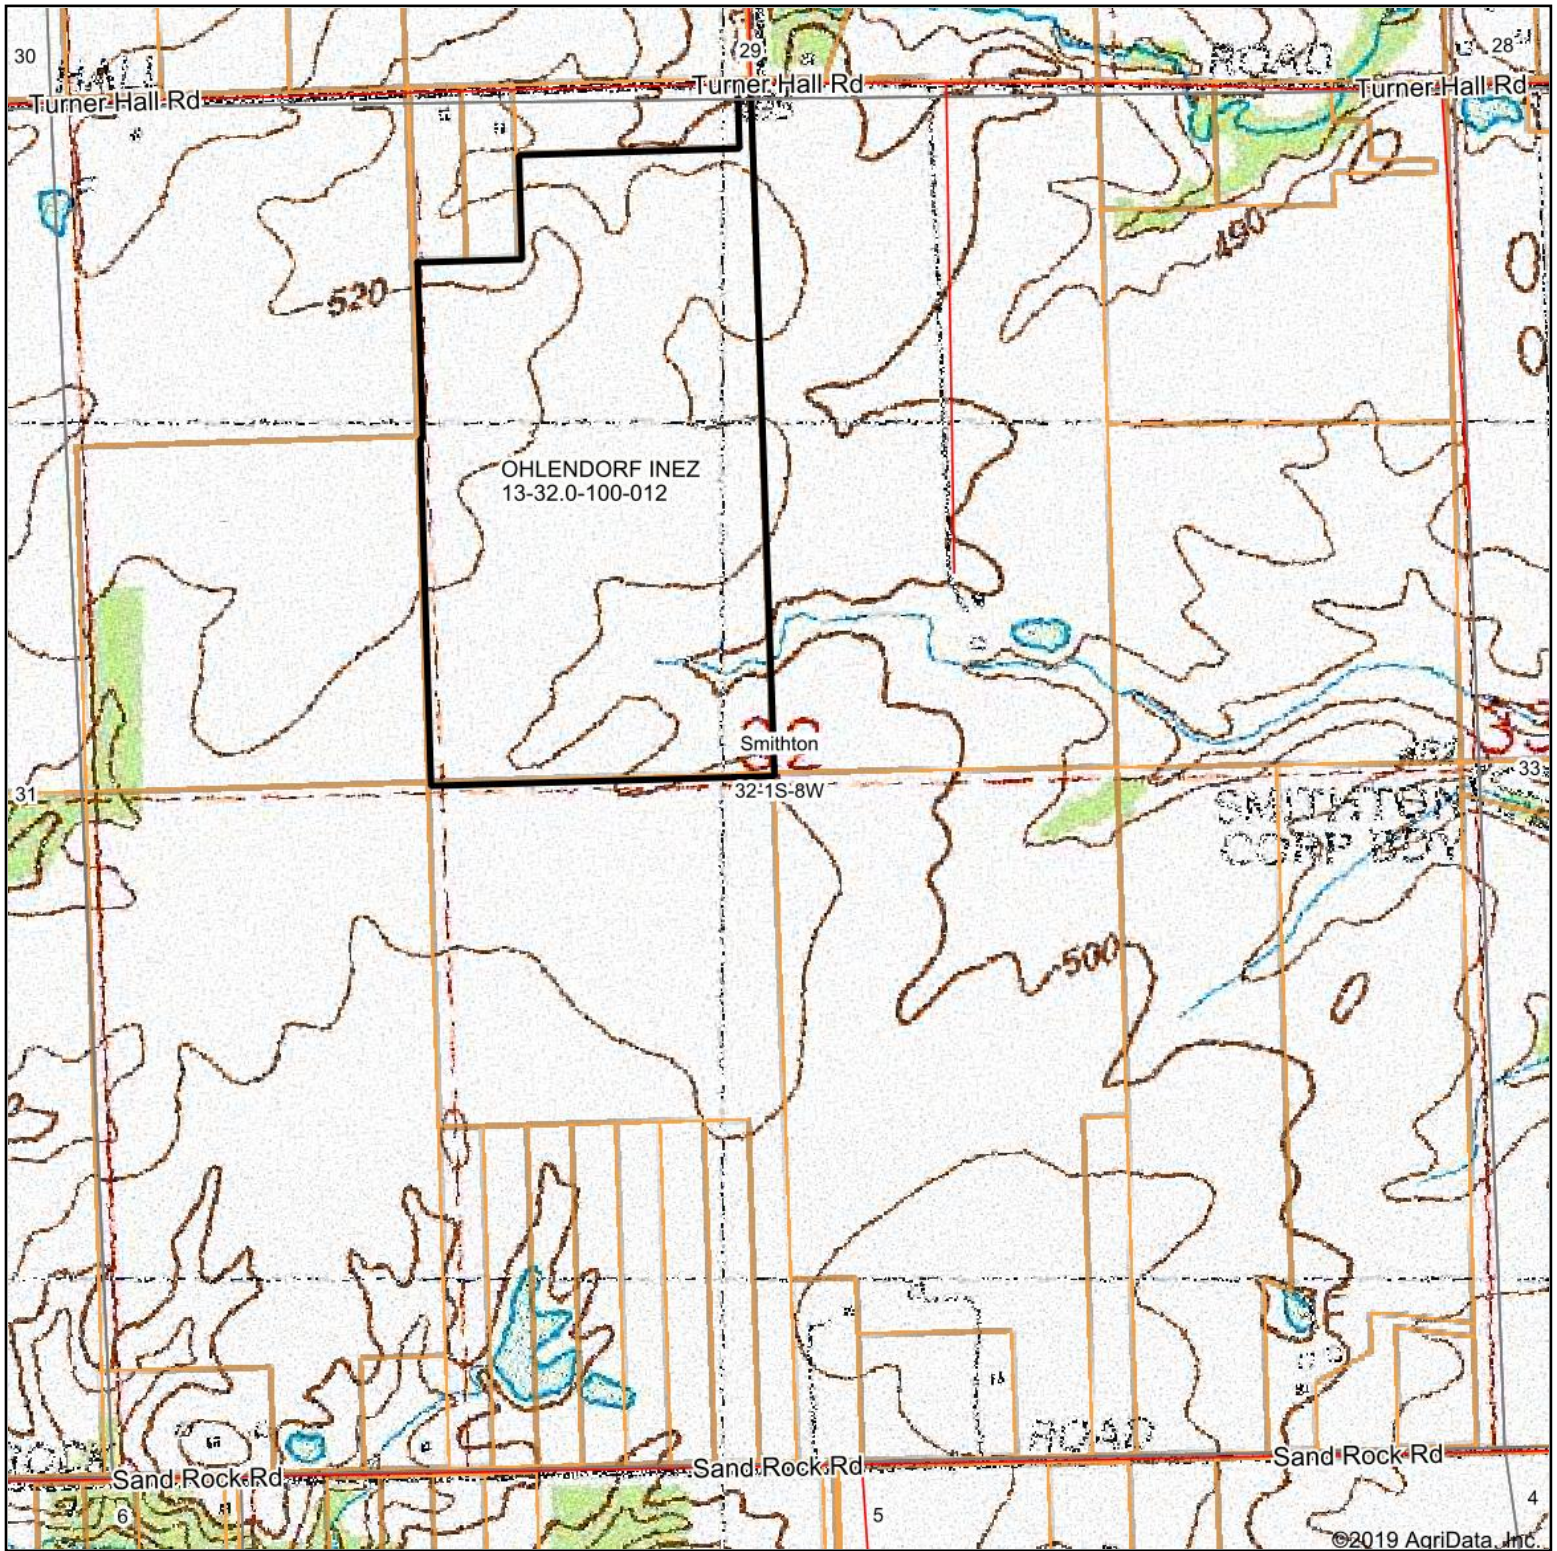

Topography Map

©2019 AgriData, Inc.

map center: 38° 24' 11.74, -90° 0' 37.97

32-1S-8W
St Clair County
Illinois

6/17/2019

Maps Provided By:
surety
CUSTOMIZED ONLINE MAPPING

© AgriData, Inc. 2019 www.AgridataInc.com

Soils data provided by University of Illinois at Champaign-Urbana.